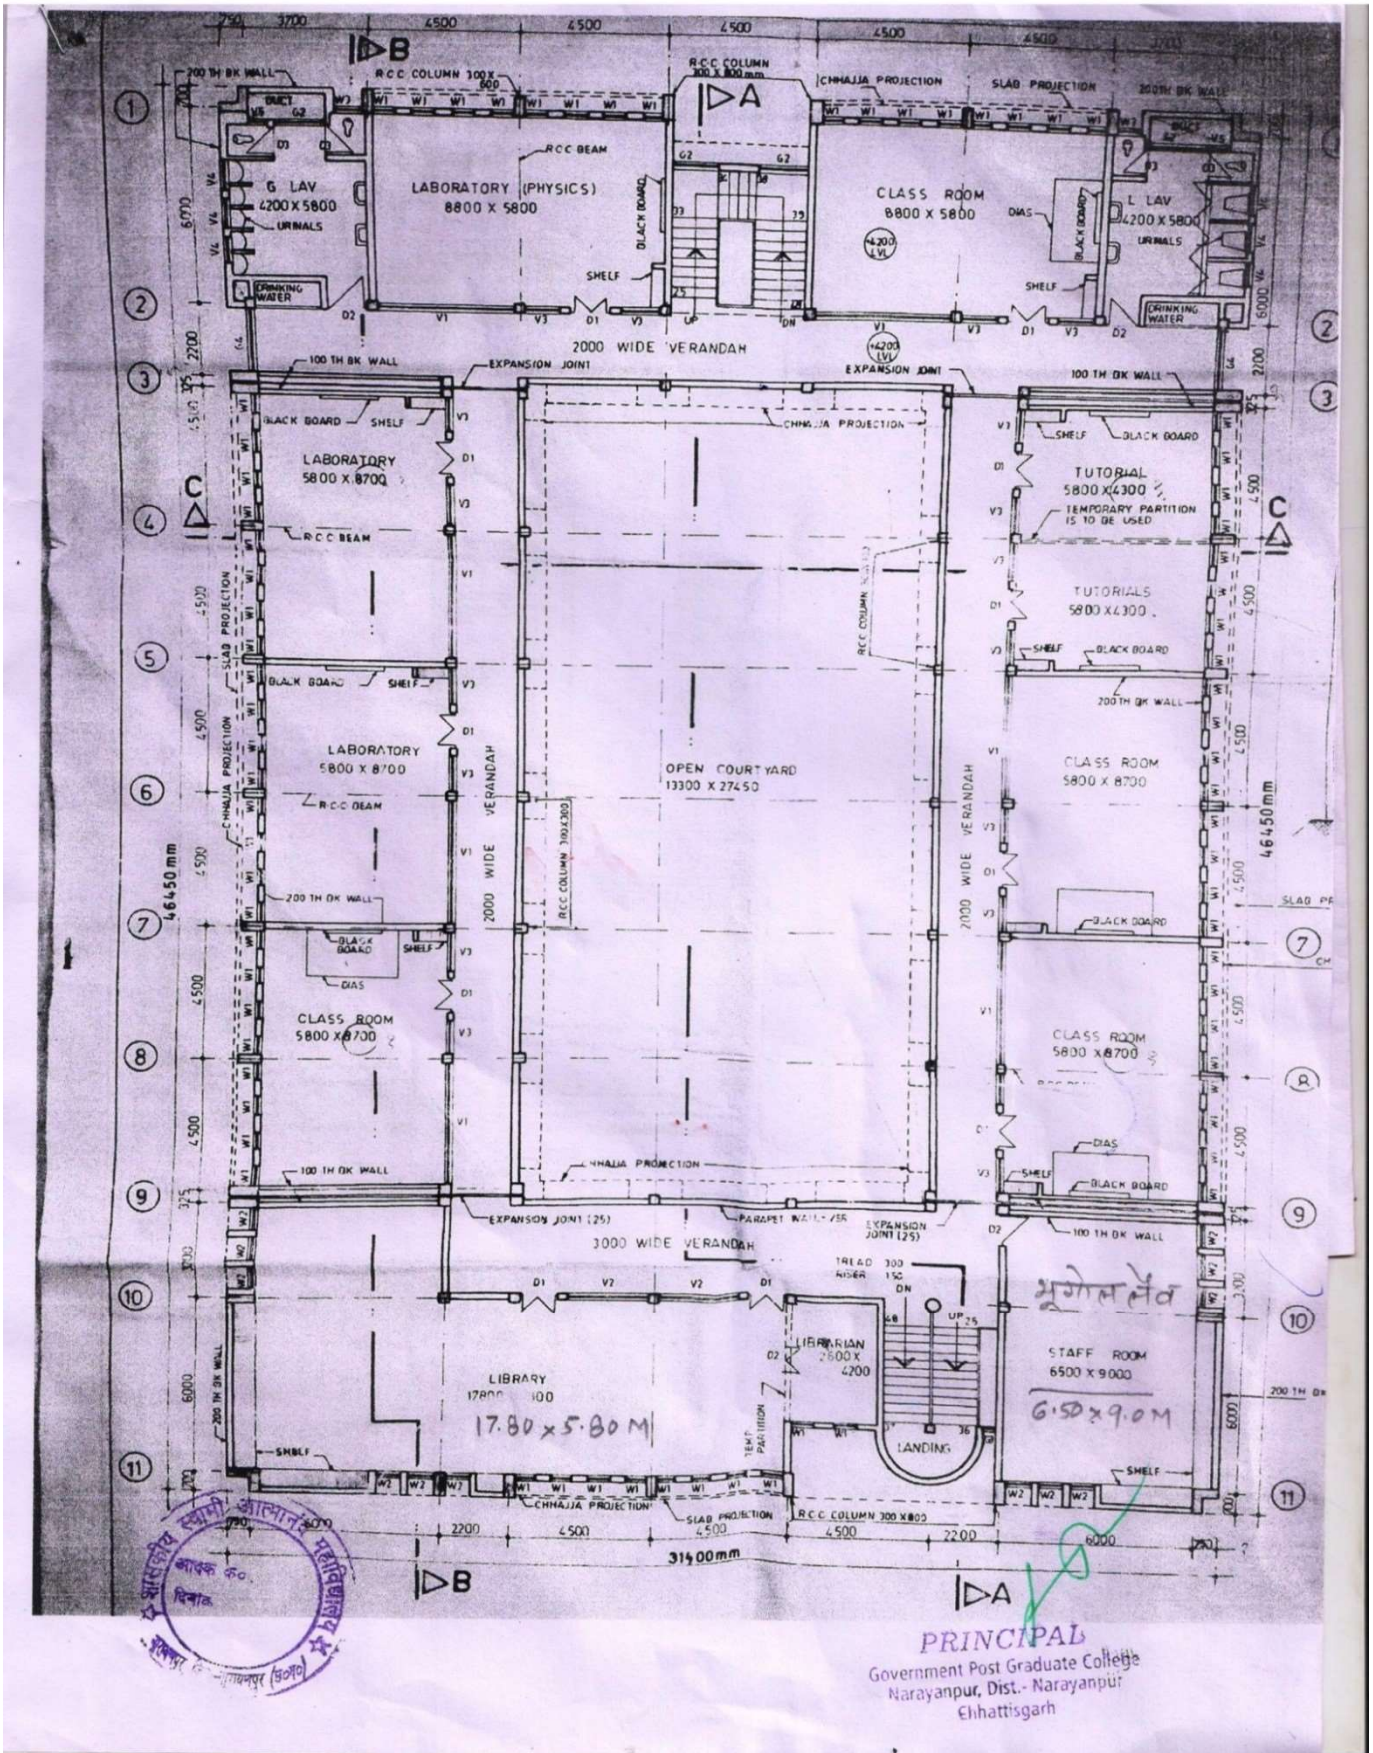

GOVT. SWAMI ATMANAND POST GRADUATE COLLEGE

NARAYANPUR (CG)494661

Affiliated to Shaheed Mahendra Karma Vishwavidyalaya, Bastar, Jagdalpur, (C.G.)

Registered Under Section 2(f) & 12(b) of UGC Act

कार्यालय प्राचार्य, शासकीय स्वामी आत्मानंद स्नातकोत्तर
महाविद्यालय नारायणपुर जिला-नारायणपुर (छ.ग.)

दूरभाष नं. 07781-252655, 252755,

Email Add -narayanpurcollege@gmail.com

Room No.	Room Name	Size
1	IQAC Room	5.40x4.80
2	Principal Room	5.40x4.80
3	Office Room	5.70x8.60
4	Class Room	5.70x8.60
5	Department of Chemistry	5.70x8.60
6	Department of Hindi +NSS	
7	Department of Commerce	5.70x8.60
8	Seminar HALL	15.00x8.00m
9	Gents Toilet	4.20x5.80
10	Exam Control Room	8.60x5.70
11	Girls Common Room	8.60x5.70
12	Ladies Toilet	4.20x5.80
13	Class Room	5.70x8.60
14	Class Room	5.70x8.60
15	Class Room	5.70x8.60
16	Department of Economics +NCC	5.70x8.60
17	Staff Room	5.70x8.60
18	Library	17.80x5.80m
19	Class Room	5.8x8.7m
20	Department of Botany + Lab	5.8x8.70
21	Department of Zoology + Lab	5.8x8.70
22	Gents Toilet	4.20x5.80
23	Department of Physics + Lab	8.80x5.80
24	Class Room	8.80x5.80
25	Ladies Toilet	4.20x5.80
26	Class Room	5.80x4.30
27	Class Room	5.80x8.70
28	Class Room	5.80x8.70
29	Department of Geography + Lab	6.50x9.00
30	Ladies Toilet RUSA	8mx5m
31	Class Room RUSA (Smart Class)	8.00x10.50m
32	Class Room RUSA(Smart Class) +Computer Lab	8.00x10.50m
33	Class Room (Smart Class)	8.00x10.50m
34	Chemistry Lab RUSA	8.00x10.50m
35	Gents Toilet RUSA	8.0mx4.0m
36	Girls Toilet RUSA	8mx5m
37	Class Room RUSA	8.00x10.50m
38	Class Room RUSA	8.00x10.50m
39	Class Room RUSA	8.00x10.50m
40	Class Room RUSA	8.00x10.50m
41	Gents Toilet RUSA	8mx5m

Principal
Government Swami Atmanand P.G.
College, Narayanpur, Jagdalpur,
Chhattisgarh

GOVT. SWAMI ATMANAND POST GRADUATE COLLEGE NARAYANPUR (CG)494661

Affiliated to Shaheed Mahendra Karma Vishwavidyalaya, Bastar, Jagdalpur, (C.G.)
Registered Under Section 2(f) & 12(b) of UGC Act

PRINCIPAL
Government Post Graduate College
Narayanpur, Dist. - Narayanpur
Ehhattisgarh