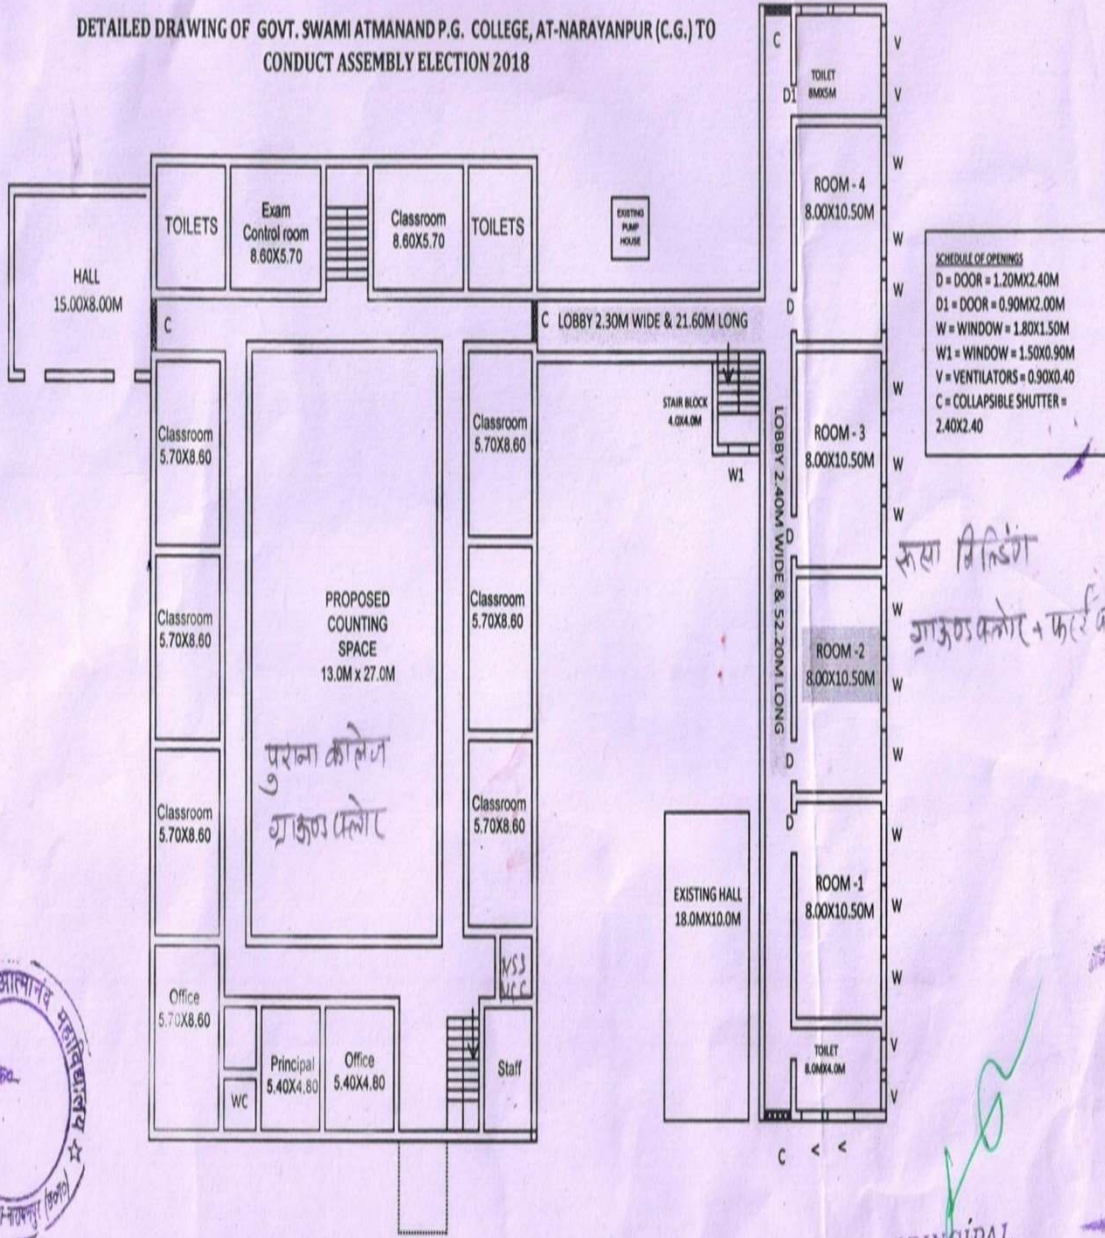

GOVT. SWAMI ATMANAND POST GRADUATE COLLEGE

NARAYANPUR (CG)494661

Affiliated to Shaheed Mahendra Karma Vishwavidyalaya, Bastar, Jagdalpur, (C.G.)

Registered Under Section 2(f) & 12(b) of UGC Act

DETAILED DRAWING OF GOVT. SWAMI ATMANAND P.G. COLLEGE, AT-NARAYANPUR (C.G.) TO CONDUCT ASSEMBLY ELECTION 2018

C:\Users\hnp\Desktop\New Building\Election 2018

SUB-ENGINEER
PWD (B&R) SUB-DN.1
NARAYANPUR

SUB-DIVISIONAL OFFICER
PWD (B&R) SUB-DN.1
NARAYANPUR

EXECUTIVE ENGINEER
PWD (B&R) DIVISION
NARAYANPUR

PRINCIPAL
Government Post Graduate College
Narayanpur, Dist. Narayanpur
Chhattisgarh